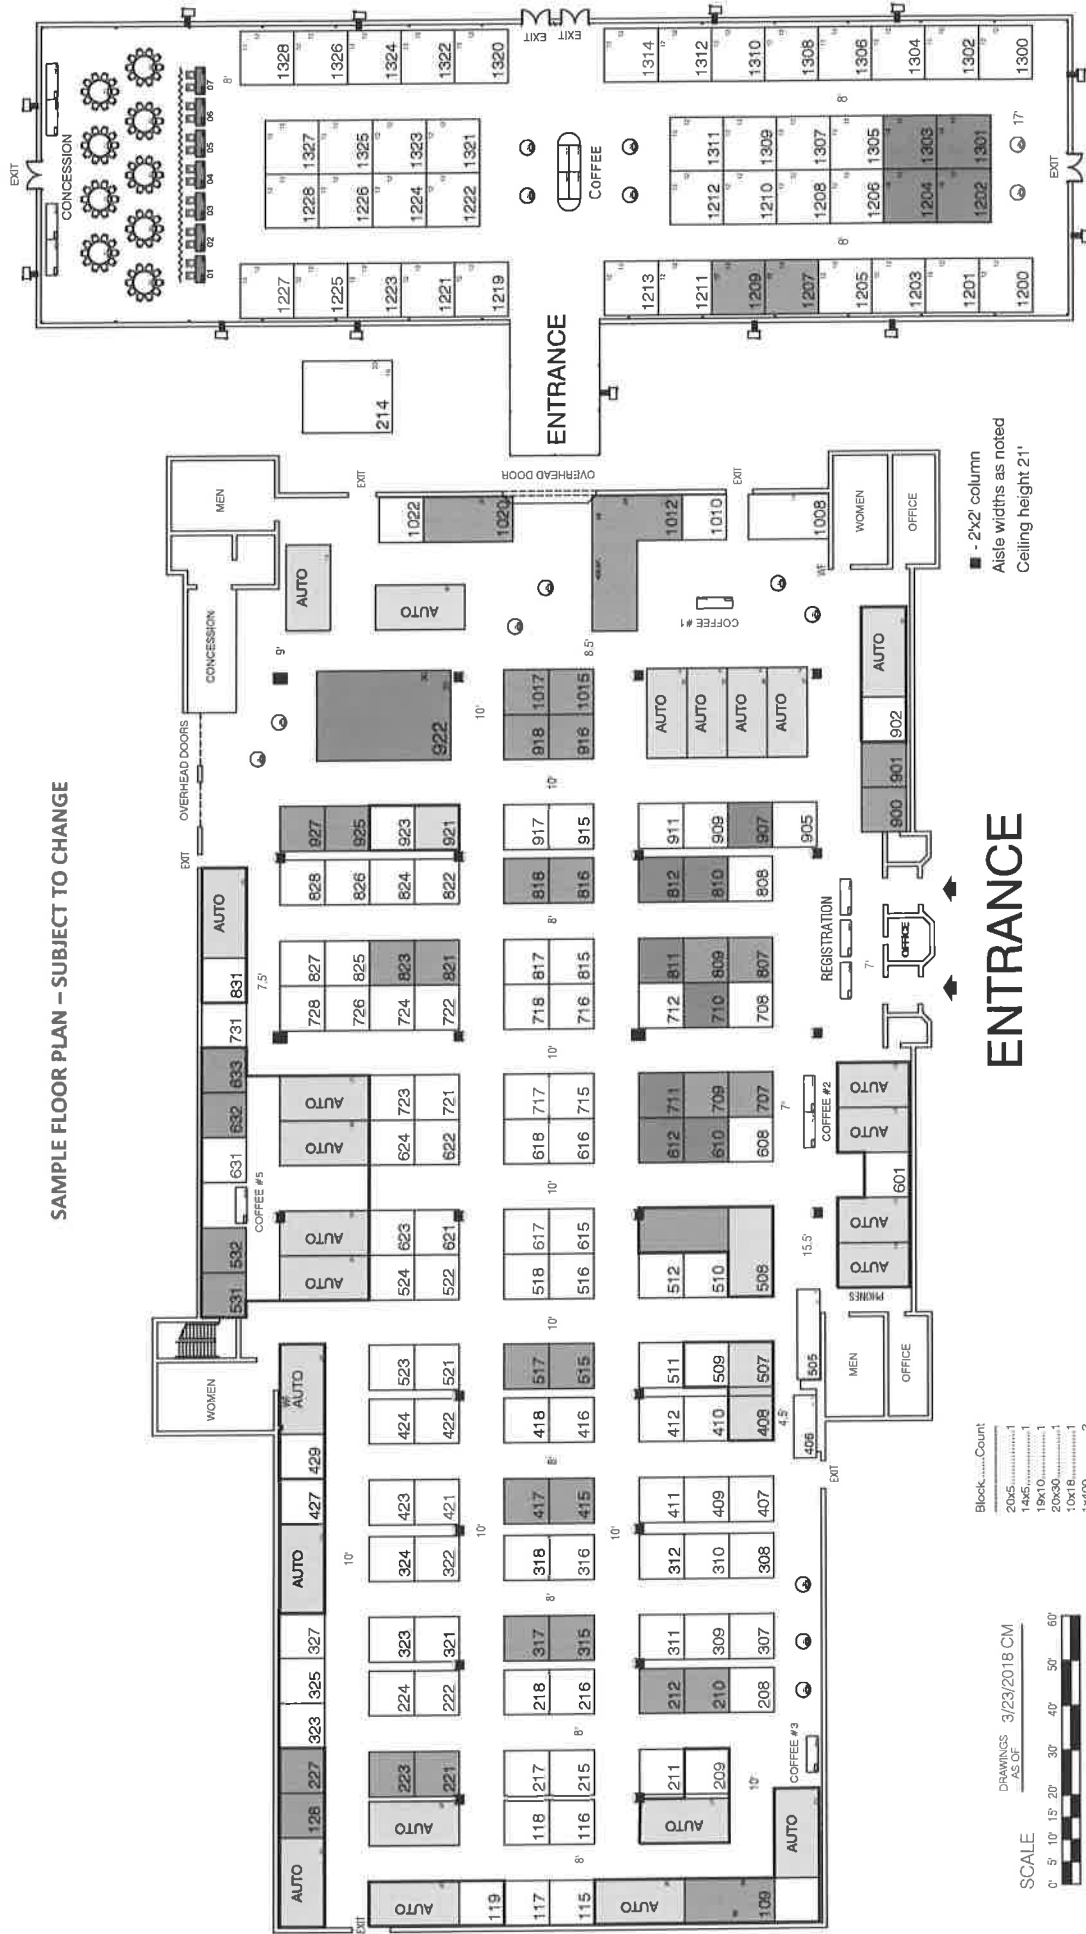

Massachusetts Chiefs of Police Association

Royal Plaza Hotel & Trade Center  
Marlborough, Massachusetts

SAMPLE FLOOR PLAN - SUBJECT TO CHANGE

66x230 TENT  
Ceiling height 13'  
Aisle widths as noted

■ - 2x2' column  
Aisle widths as noted  
Ceiling height 21'

Block	Count
20x6	1
14x6	1
19x10	1
20x6	1
10x16	1
10x16	4
20x8	4
10x20	17
12x12	46
10x10	138
6x2 table top	6
40" round	14
60" round	9

**ENTRANCE**

**CAPITAL**  
convention contractors